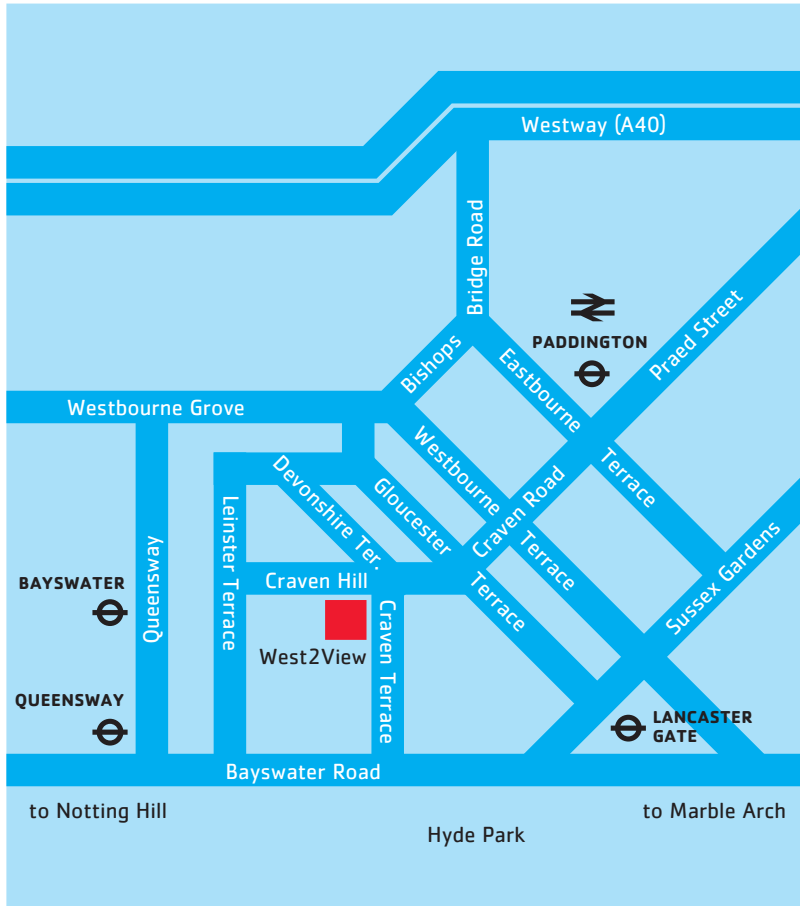

How to find us

Nearest tube stations

Paddington, National Rail, Heathrow Express, District, Circle, Hammersmith & City and Bakerloo lines: 5 minutes walk Lancaster Gate, Central line: 4 minutes walk.

By car

If driving east on the A40(M) take the West End / Paddington exit into Westbourne Terrace, straight down to Bayswater Road (no right turn to Craven Hill) and follow the Bayswater Road directions below.

If driving west on the A40 take the Paddington exit into Bishops Bridge Road and then left into Gloucester Terrace.

If driving from the Bayswater Road turn into Sussex Gardens and then take an immediate left into Gloucester Terrace.